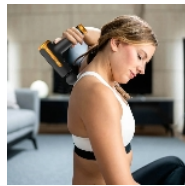

NOVA GUN MASSAGE GUN

The Nova Gun massage gun is extremely efficient for comfortable and silent deep tissue massages. These percussion massages are used to restore muscle mass, improve recovery and healing. It comes with 6 different heads. 3 different speeds. It works with artificial intelligence to control speed, safeguard against stalling.

Works with a lithium battery for 9 hours at speed 1.
 Recharge in 2h30.
 Motor power 70W.
 Dimensions: 25.4 x 6 x 23 cm.
 Weight 1,7 kg.
 1 year warranty.

- 842008