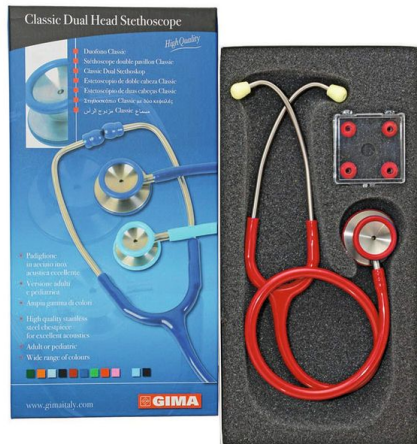

## GIMA Classic double-head stethoscope

Double stainless steel bell. Double internal stainless steel lyre spring for durability and a moulded PVC tube. The double bell, with a diameter of 36 mm (paediatrics) and 47 mm, offers excellent low-frequency response. It is equipped with a cold guard and a fixing ring matching the colour of the stethoscope. 55 cm tubing.

Supplied with 2 pairs of PVC ear tips and a membrane.

Models and colours available :

- Standard : Black, light blue, royal blue, red, lilac.
- Paediatric : Blue

### **Variantes :**

- Standard
- Pediatrics
- Blue
- Light blue
- Lilac
- Black
- Red
- Royal blue

**Date d'impression : 10/06/2026**