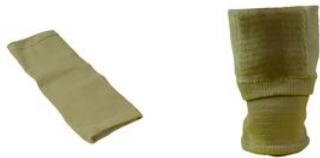

Leg guards

- 112015

- **Bed sore prevention**
- **Gel oil coating on 3/4 of the protector**

Flexible design to be worn between the knee and ankle.
Gel oil coating on half of the product.
One size.
Skin colour.
Sold in pairs.