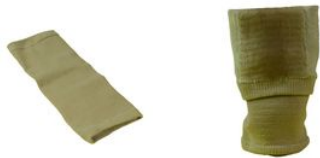

## Leg guards

- 112015

- **Prevention of bedsores**
- **Coating of gelled oil on 3/4 of the protection**

Stretch form to fit between knee and ankle. Protective coating on half of the product. One size fits all. Skin colour. One pair.