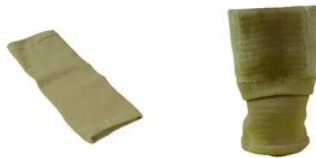

Leg guards

- 112015

- **Bed sore prevention**
- **Gel oil coating on 3/4 of the protector**

Flexible design to be worn between the knee and ankle.
Gel oil coating on half of the product.
One size.
Skin colour.
Sold in pairs.