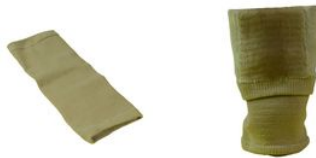

Leg guards

- 112015

- **Prevention of bedsores**
- **Coating of gelled oil on 3/4 of the protection**

Stretch form to fit between knee and ankle. Protective coating on half of the product. One size fits all. Skin colour. One pair.