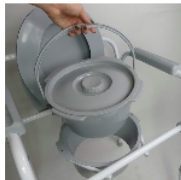

Groenland folding toilet frame

• **Flat folding for easy storage**

The Groenland toilet frame allows a user to sit at the right height to get up easily from the toilet. It can be used over a toilet bowl or on its own with the supplied potty. It is equipped with armrests for support and a backrest. The entire unit is flat folding. Supplied with a removable potty with a lid with a removable from the rear of the chair. Equipped with a guide to position it over the toilet.

Overall dimensions : width 55 x depth 51 x height 59 to 78 cm.
 Seat dimensions : width 33.5 x depth 37 x height 39.5 to 55 cm.
 Width between armrests : 46 cm.
 Weight : 5.2 kg.
 Maximum user weight : 135 kg.