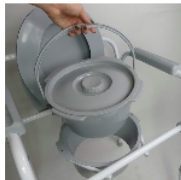

**Groenland folding toilet frame**

• **Flat folding for easy storage**

The Groenland toilet frame allows a user to sit at the right height to get up easily from the toilet. It can be used over a toilet bowl or on its own with the supplied potty. It is equipped with armrests for support and a backrest. The entire unit is flat folding. Supplied with a removable potty with a lid with a removable from the rear of the chair. Equipped with a guide to position it over the toilet.

Overall dimensions : width 55 x depth 51 x height 59 to 78 cm.  
 Seat dimensions : width 33.5 x depth 37 x height 39.5 to 55 cm.  
 Width between armrests : 46 cm.  
 Weight : 5.2 kg.  
 Maximum user weight : 135 kg.