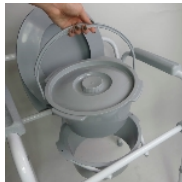

**Groenland folding toilet frame**

● **Folds flat for easy storage**

Our Groenland toilet frame allows you to sit at the right height and stand up easily from the toilet. Can be used on a toilet bowl or on its own with the supplied potty. It has armrests and a backrest. The entire unit folds flat. Supplied with a potty and removable lid. Equipped with a guide to position it over the toilet.

Overall dimensions: width 56.5 x depth 53.5 x height 61 to 76.3 cm.

Weight : 5.2 kg.

Seat dimensions: width 33.5 x depth 37 x height. 39.5 to 55 cm.

Width between armrests : 46 cm.

Maximum user weight : 135kg.