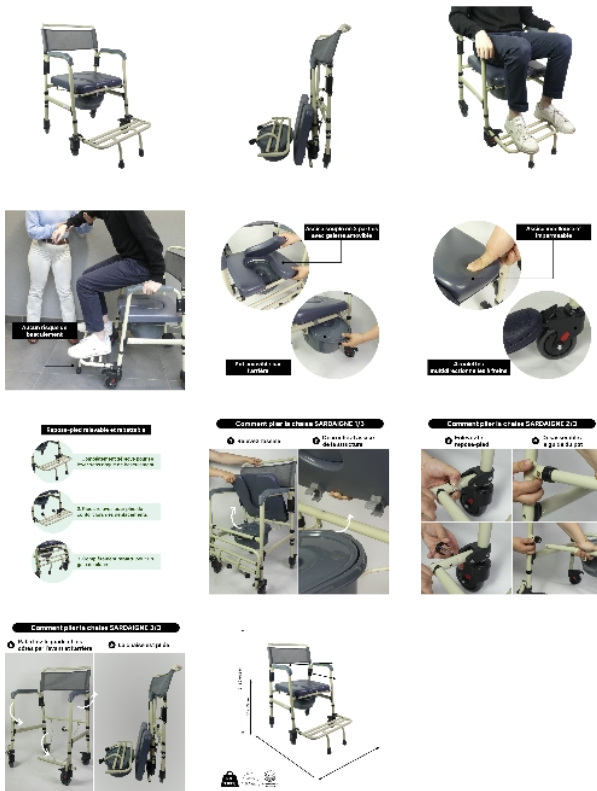

Sardaigne mobile toilet chair

- Flat folding flat in seconds
- Large, stable footrest prevents tipping
- Very comfortable, soft seat
- 4 multidirectional wheels with brakes

The Sardaigne mobile toilet chair allows users to sit comfortably with its soft, waterproof seat. It can be positioned over an existing toilet bowl or used independently with its removable potty. Its height adjustment allows it to be adjusted to suit all user sizes. Soft, two-section seat with removable cushion. Four multi-directional wheels with brakes.

Two colours available : beige frame with grey-blue cushion or grey frame with grey-blue cushions

Flat-folding, corrosion-resistant aluminium frame.

Overall dimensions : width 55 x depth 78.6 x height 91.5 to 94.5 cm.

Weight : 6.1 kg.

Seat dimensions : width 43 x depth 43 x height 50 to 55 cm.

Width between armrests : 45 cm.

Maximum user weight : 130 kg.

Do not use the product in the shower.

Variantes :

- Beige
- Grey

- Beige - 811189