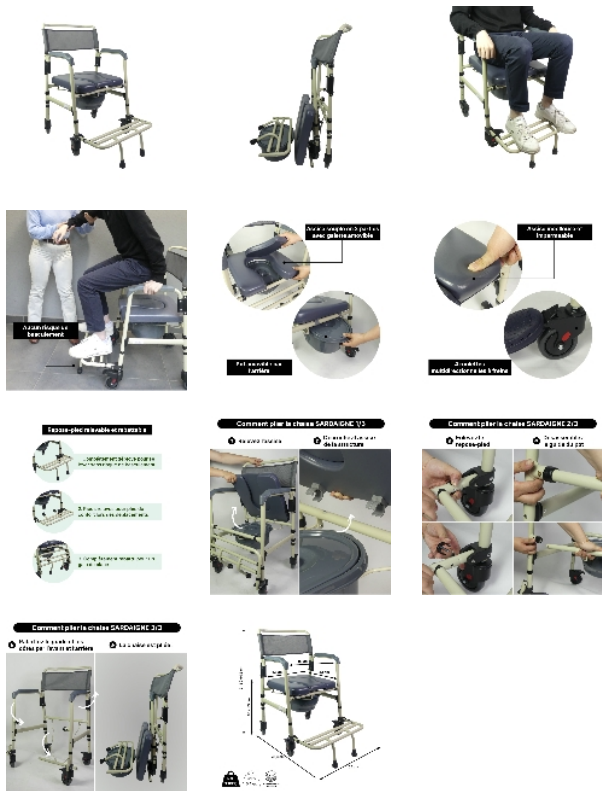

Variantes :

- Beige
- Grey

- Beige - 811189
- Grey - 811189.G