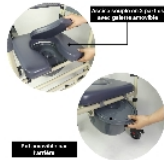

Sardaigne mobile toilet chair

- Flat-folding in a few seconds
- Highly stable footrest prevents tipping over
- Very comfortable soft seat
- 4 multidirectional wheels with brakes

The Sardaigne mobile toilet chair is comfortable to sit on with its soft, waterproof seat. It can be positioned on an existing toilet bowl, or used on its own with its removable potty. Its adjustable height means it can be adapted to suit all user sizes. Flexible 2-piece seat with removable seat cover. 4 multi-directional wheels with brakes. Flat folding frame in anti-corrosion aluminium in matt champagne and blue colour.

Overall dimensions: W 55 x D 78.6 x H 91.5 to 94.5 cm.
 Weight: 6.1 kg.
 Seat dimensions: width 43 x depth 43 x height. 48 to 53 cm.
 Width between armrests: 45 cm.
 Max resistance : 130kg.

- 811189
 (On restock - Available from 20/01/2025)