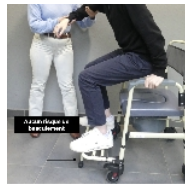

Sardaigne mobile toilet chair

- Flat-folding in a few seconds
- Highly stable footrest prevents tipping over
- Very comfortable soft seat
- 4 multidirectional wheels with brakes

The Sardaigne mobile toilet chair is comfortable to sit on with its soft, waterproof seat. It can be positioned on an existing toilet bowl, or used on its own with its removable potty. Its adjustable height means it can be adapted to suit all user sizes. Flexible 2-piece seat with removable seat cover. 4 multi-directional wheels with brakes. Flat folding frame in anti-corrosion aluminium in matt champagne and blue colour.

Overall dimensions: W 55 x D 78.6 x H 91.5 to 94.5 cm.
 Weight: 6.1 kg.
 Seat dimensions: width 43 x depth 43 x height. 48 to 53 cm.
 Width between armrests: 45 cm.
 Max resistance : 130kg.

- 811189
 (On restock - Available from 20/01/2025)