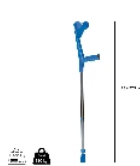

## Tukan crutch

- Blue - 816004.B

- Grey - 816004.G

*(On restock - Available from 15/04/2026)*

- Turquoise - 816004.T

- **Ergonomic and height-adjustable handle**

Crutch with clip adjustment system and noise-reducing ring.  
Made in Europe.

Available colors : Blue, grey, and turquoise.

Sold individually.

Adjustable handle height in 10 positions from 73 to 97.5 cm.  
Aluminum and thermoplastic structure.

Weight : 500 g.

Maximum user weight : 150 kg.