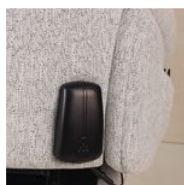

Battery pack on option for the Nest or Myst recliner

- 821161

- **Converts the Nest and Myst lift chairs into stand-alone armchairs**

This small, lightweight lithium battery recharges independently and attaches to the back of the chair with a quarter turn, replacing the mains socket. The lift chair is now self-sufficient, with approximately 30 cycles per charge.