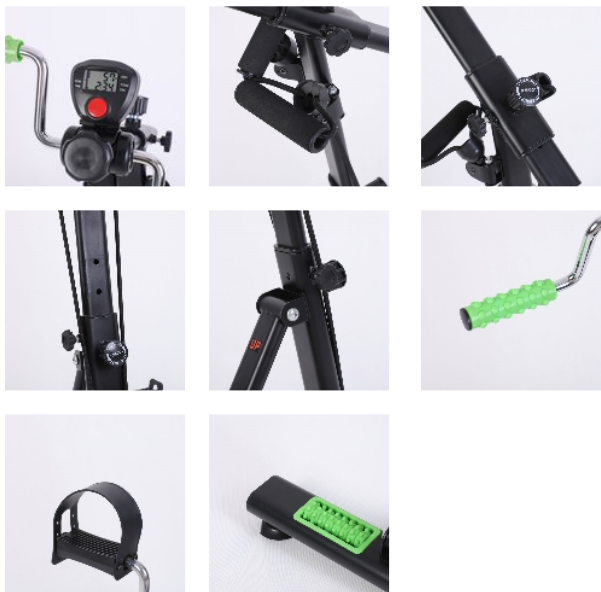

Arm and leg pedals

- **For independent exercise of arms and legs**
- **Specially designed for rehabilitation exercises**

Perform simple rehabilitation and mobility exercises while sitting comfortably in an armchair or on the couch. Adjustable and folding device, easy to store. Equipped with non-slip pedals and spiked handles, very pleasant for stimulating blood circulation. Features an LCD screen. Possibility to adjust the resistance using the control dial on the pedal unit.

Dimensions : 90 x 50 x 40 cm.

Weight : 6.5 kg.

- 535064