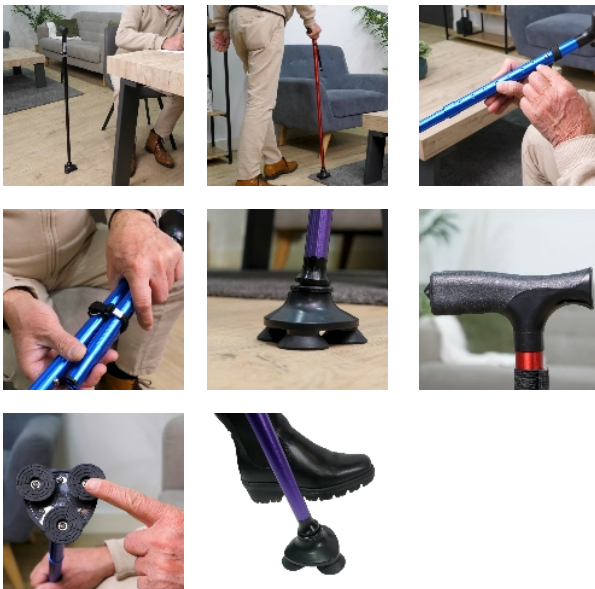

Stabilicane walking cane

- Blue - 816200.BLEU
- Black - 816200.NOIR
- Red - 816200.ROUGE
- Violet - 816200.VIOLET

- **Incredible stability**
- **Unique design for dynamic walking**

The Stabilicane walking cane has a revolutionary stabilising tip. This tip swivels 360°, which gives a very dynamic and safe walking effect. When you put it down, the cane stands on its own, with extraordinary stability. It is foldable. The ergonomic handle made of soft bi-material is very comfortable.

4 colours available: Black, blue, red or purple.

Light and resistant aluminium structure.

Height adjustable from 77 to 95 cm.

Base diameter 9 cm.

Weight 400 gr.

Maximum user weight : 150 kg.

Variantes :

- Blue
- Black
- Red
- Violet