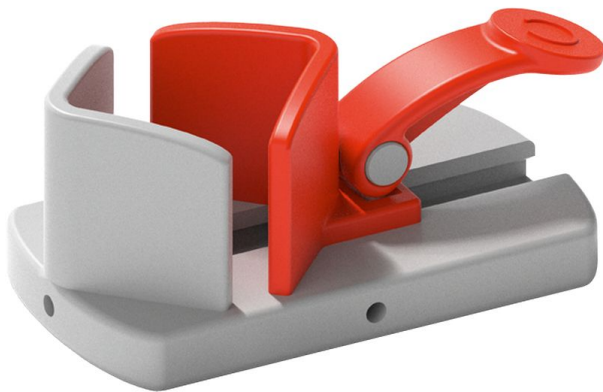

Beat It clamp

Our Beat it clamp secures bottles, cups, cans, etc. It allows the user to hold them firmly when opening them. It's so easy to use: just lift the handle and slide, then lower it to lock.

Not suitable for microwaves or dishwashers.
Dimensions: 35 x 18 cm.