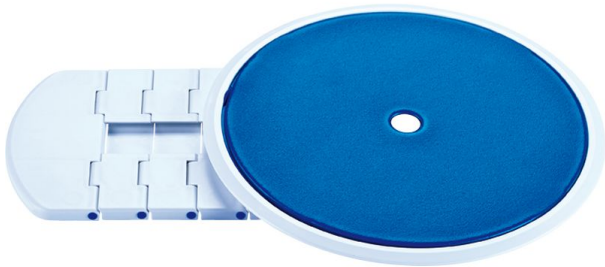

Kanjo transfer pad

This accessory can be fitted to the Kanjo to provide an easier solution for lateral transfers. You'll be able to get into your bath more easily. Translative and rotating action.

Dimensions: 41 x 32 cm.

Weight: 1.3 kg.

- 822188

Date d'impression : 04/12/2024