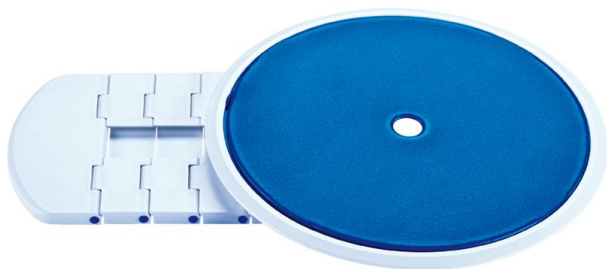

Kanjo transfer pad

This accessory can be fitted to the [Kanjo](#) and the [Galapagos](#) to provide an easier solution for lateral transfers. You'll be able to get into your bath more easily. Translative and rotating action.

Dimensions: 41 x 32 cm.

Weight: 1.3 kg.

- 822188

Date d'impression : 05/04/2025