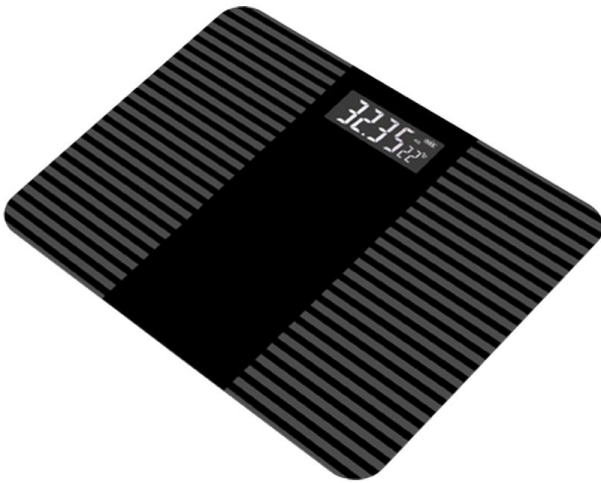

Talking bathroom scale

- 861242

- **Indicates your weight very clearly**
- **Lights up as soon as you touch it with your foot**

Extra-flat scale (only 25 mm) with tempered glass top and non-slip coating. Indicates ambient temperature.

Requires 2 AAA batteries (not included).
High-quality white backlight.

Size: 30 x 28 x 2.5 cm.
Weight 1.5 kg.
Weight capacity 180 kg.