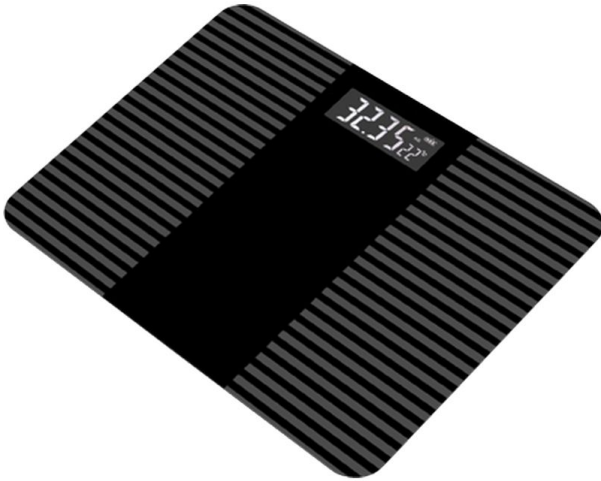

Talking bathroom scale

- 861242
(On restock - Available from 14/05/2025)

- **Indicates your weight very clearly**
- **Lights up as soon as you touch it with your foot**

Extra-flat scale (only 25 mm) with tempered glass top and non-slip coating. Indicates ambient temperature.

Requires 2 AAA batteries (not included).
High-quality white backlight.

Size: 30 x 28 x 2.5 cm.
Weight 1.5 kg.
Weight capacity 180 kg.