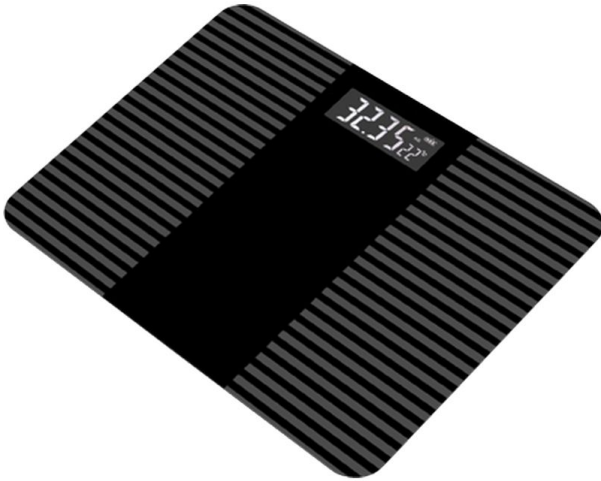

Talking bathroom scale

- 861242

- **Indicates your weight very clearly**
- **Lights up as soon as you touch it with your foot**

Extra-flat scale (only 25 mm) with tempered glass top and non-slip coating. Indicates ambient temperature.

Requires 2 AAA batteries (not included).
High-quality white backlight.

Size: 30 x 28 x 2.5 cm.
Weight 1.5 kg.
Weight capacity 180 kg.