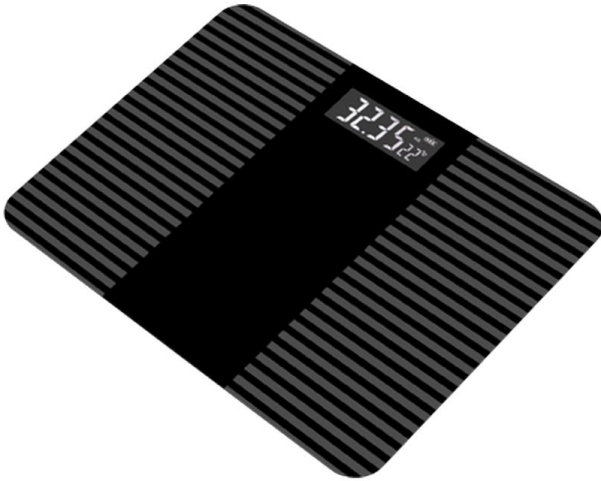

Talking bathroom scale

- 861242

- **Announces the weight clearly**
- **Lights up as soon as the foot touches it**

Ultra-slim bathroom scale (only 25 mm thick) with a shatterproof glass platform and non-slip coating. Displays room temperature.

Operates with 2 AAA batteries (not included).
High-quality white backlight.

Dimensions : 30 x 28 x 2.5 cm.

Weight : 1.5 kg.

Maximum user weight : 180 kg.