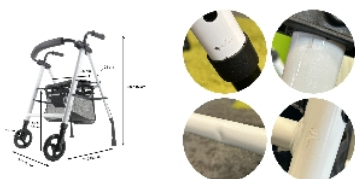

Neo Classic rollator - Second life

- Very elegant walker with oval tube
- Wide seat and folding backrest

Exclusive distributor in mainland France.

**Variantes :**

- Pearl White