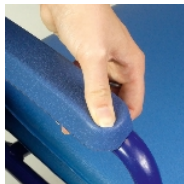

Murano toilet chair

- Adjustable - 811025
- Standard - 811024

- **A comfortable and economical toilet chair**
- **Fixed or adjustable model**
- **[XL version](#)**

The Murano toilet chair has a perforated seat and a potty with a removable lid, so it can be used independently as a toilet. It has a second solid seat that covers the perforated seat. The perforated seat can be raised and removed, and the second seat is also removable. It has soft, comfortable PU armrests and a high backrest for extra support. 2 models available: fixed height and adjustable height. Also available in [XL version](#) (51 cm wide seat).

Dark blue powder-coated steel frame.
Foam seat with PVC upholstery.

Fixed model :

Overall dimensions: width 59 x depth 55 x height 88.5 cm.
Seat dimensions: width 42 x depth 44 x height. 49 cm (perforated seat) and 52.5 cm (removable seat).
Width between armrests: 49 cm.
Weight: 7.3 kg.
Maximum user weight: 130 kg

Adjustable model :

Overall dimensions: width 59/62 x depth 53/61 x height 82 to 98 cm.
Seat dimensions: width 42 x depth 44 x height. 42.5 to 58.5 cm (perforated seat) and 46 to 62 cm (removable seat).
Width between armrests: 49 cm.
Weight: 7.6 kg.
Maximum user weight: 130 kg