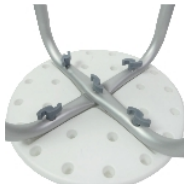

## Chypre shower stool

- **Economical and stable stool**
- **Ideal for small spaces**

The Chypre stool is ideal for sitting comfortably while washing. The round seat is very practical for moving around and turning towards the taps. Assembly with knobs, no tools required.

Aluminium frame and white polypropylene seat.

Total diameter : 44 cm, seat 32.5 cm.

Seat height adjustable from 35.2 to 52.5 cm in 8 positions.

Maximum user weight : 120 kg

- 812014