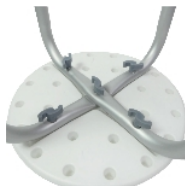

Chypre shower stool

- 812014

- **Economical and stable stool**
- **Ideal for small spaces**

The Chypre stool is ideal for sitting comfortably while washing. The round seat is very practical for moving around and turning towards the taps. Assembly with knobs, no tools required.

Aluminium frame and white polypropylene seat.

Total diameter : 44 cm, seat 32.5 cm.

Seat height adjustable from 35.2 to 52.5 cm in 8 positions.

Maximum user weight : 120 kg