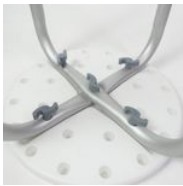

Chypre shower stool

- 812014
(On restock - Available from 07/03/2025)

- **Economical and stable stool**
- **Ideal for small spaces**

The Chypre shower stool is ideal for sitting comfortably while washing. The round seat is ideal for movement and turning towards the tap. Aluminium frame and white polypropylene seat. Tool-free, thumbwheel assembly.

Total diameter : 44 cm, seat 32.5 cm.
Seat height adjustable from 35.2 to 52.5 cm in 8 positions.
Maximum user weight: 120 kg