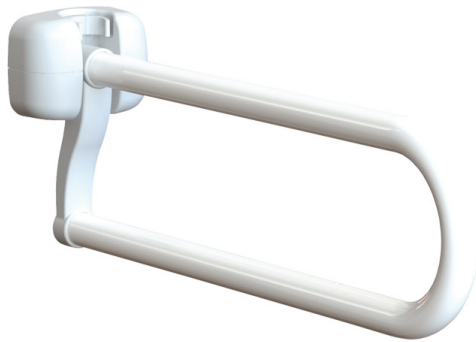

Primo lifting toilet grab bar

- 60 cm - White - 815232B
- 60 cm - Black - 815232N
- 70 cm - White - 815233B
- 70 cm - Black - 815233N
- 80 cm - White - 815234B
- 80 cm - Black - 815234N

- **3 support lengths available**
- **2 colours available**
- **Optional paper holder Ref : 815235**

This Primo lifting toilet grab rail enables individuals to stand up easier with a firm, high-quality support. The tube diameter of 32 mm is very comfortable to hold. This grab rail has a patented system that keeps it in the raised position against the wall. Manufactured in Europe.

Available in two colours : white or black.
Total length options : 60, 70 and 80 cm.

Steel structure with PP plastic parts.
Wall plate dimensions : 134 x 102 mm.
Total height : 23 cm - support height : 19 cm.
Maximum user weight : 150 kg

Variantes :

- 60 cm
- 70 cm
- 80 cm
- White
- Black