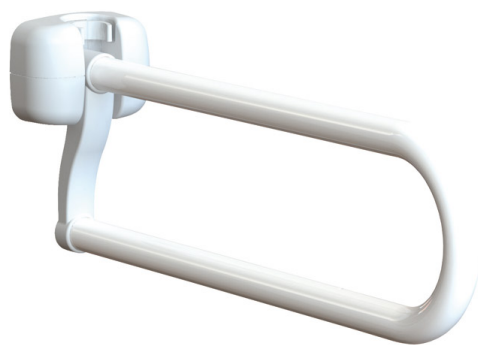

Primo lift-up toilet grab rail

- 60 cm - White - 815232B
- 60 cm - Black - 815232N
- 70 cm - White - 815233B
- 70 cm - Black - 815233N
- 80 cm - White - 815234B
- 80 cm - Black - 815234N

- **Choice of 3 different lengths**
- **2 Colours to choose from**
- **Paper holdon as an option** RÉFS. 815235

This Primo grab rail helps users stand up more easily due to its firm, high-quality support. Tube diameter 32 mm for a comfortable grip. This support arm features a patented system that holds it in the upright position against the wall. Choice of total length: 60, 70 and 80 cm. 2 colors available: white or black. Available in brushed or polished stainless steel on request.

Steel structure with PP plastic parts.
Wall plate dimensions: 134 x 102 mm.
Total height 23 cm, support 19 cm.
Maximum user weight: 150 kg

Variantes :

- 60 cm
- 70 cm
- 80 cm
- White
- Black