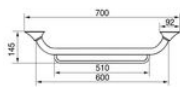

## Towel bar

- **2 in 1: grab bar and towel rail**

Towels are undoubtedly one of the most frequently used items in bathrooms and toilets. Linido's practical towel rails feature a grab bar on the upper support, while the lower support can be used to hang towels.

Length : 60 cm.  
Colour : white.

- 815236