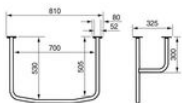

Washbasin surround support

- 815237

- **Improves stability at the sink**

A very practical support for surrounding a standard washbasin, for easy support. The support is fixed to 4 brackets for a firm hold.

Dimensions: total width 81 (usable 70) x depth. useful : 53 x h. 32.5 cm.