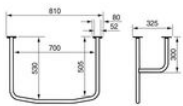

## Wash basin surround support

- 815237

- **Improves stability around the basin**

A very practical support for surrounding a standard washbasin, providing easy support and stability. The support is fixed to 4 brackets for a firm hold.

Dimensions : total width 81 cm (70 cm usable) x usable depth 53 cm x height 32.5 cm.