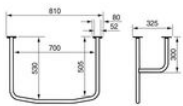

Wash basin surround support

- 815237

(On restock - Available from 15/04/2026)

- **Improves stability around the basin**

A very practical support for surrounding a standard washbasin, providing easy support and stability. The support is fixed to 4 brackets for a firm hold.

Dimensions : total width 81 cm (70 cm usable) x usable depth 53 cm x height 32.5 cm.