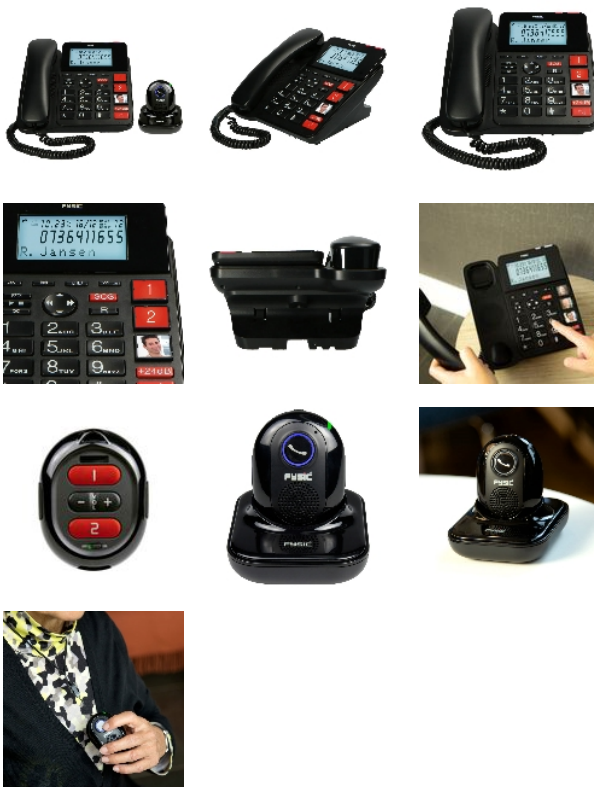

**Fysic telephone with assistance**

Wired telephone with wireless SOS alarm transmitter. Integrated answering machine, large backlit display and illuminated incoming call indicator. 3 call buttons with photos, XXL keypad, amplified ring volume (+24dB). Hands-free function. Memory for 50 contacts. Wireless SOS emergency button for hands-free calls and reception and 2 direct call buttons, 50 m range. Charging station, neck cord and belt clip included. Phone works on adapter (included).