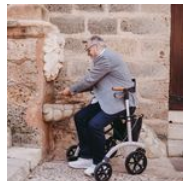

- M - Grey - 826296GRM

- M - Green - 826296VEM

- L - Grey - 826296GRL

- L - Green - 826296VEL