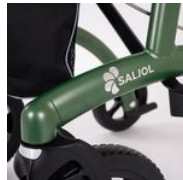

- M - Grey - 826296GRM

- M - Green - 826296VEM

- L - Grey - 826296GRL

- L - Green - 826296VEL