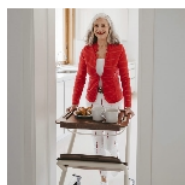

Saljol wooden tray

Compatible with the Saljol indoor rollator.

- 826308