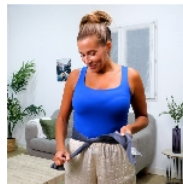

## Linseed heating lumbar belt

- **The analgesic benefits of linseed combined with heat**
- **For gentle, extended heat**
- **Reheat in the microwave**

These cushions diffuse gentle, uniform heating to contact areas of the body. The cushions are extremely flexible and adapt perfectly to all body shapes. The linseed, which is naturally analgesic, stores the heat from the microwave and releases it slowly.

The thick, ultra-comfortable anthracite grey cover is extremely gentle on the skin. The covers are sewn on the inside to prevent the linseed from spreading to only one side of the cushion. Surface cleaning only.

Waist belt featuring a 48 x 23 cm heating pad and a 50 cm lace-up waist belt on each side.

Total length 150 cm.

Weight: 730 g.

Cushions available in 4 other models depending on use.

- 835195

*(On restock - Available from 09/09/2026)*