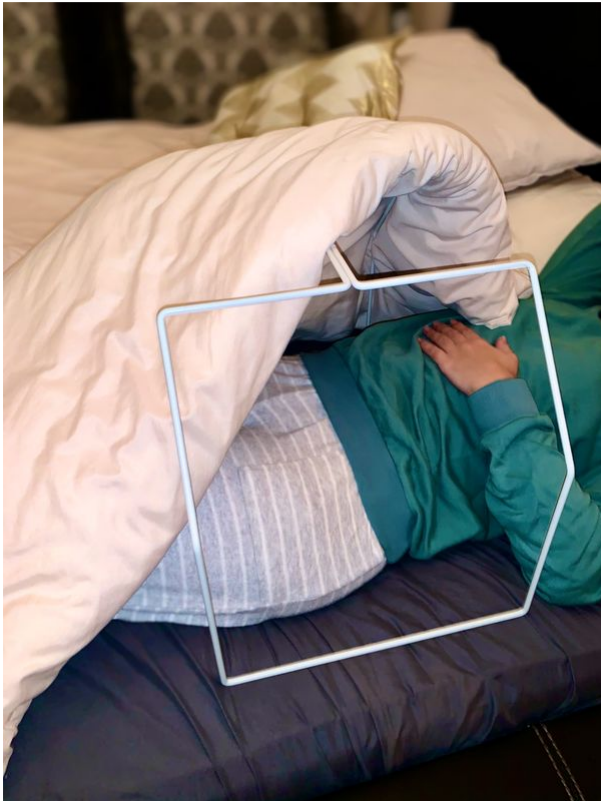

Bed cover frame

- Keeps blankets and sheets in place
- Improves user comfort in bed
- Reduces the risk of friction

Avoid contact with sheets and blankets.

Dimensions : width 54 x height 32 cm.

- 823040