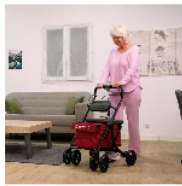

REST N ROLL shopping trolley

- **3 wheel positions: straight, limited angle or multi-directional**
- **Adjustable push bar : optimise seating space**
- **Comfortable: large bag, padded seat and backrest**

The Rest N Roll Shopping Trolley is very safe. To sit, simply flip the push bar to the other side: in this position, the push bar automatically engages the parking brake. The wheels can be set in 3 modes: straight, limited-angle, or fully multi-directional 360°. It features a large bag with access from both sides and a security pocket behind the backrest. The central brake is very convenient.

Overall dimensions: W 57.5 × D 62 × H (push handle) 87–97.5 cm, adjustable in 6 positions
 Seat dimensions: W 34.5 × D 30 × H 50 cm
 Backrest: 29 × 15 cm
 Weight: 7.4 kg
 Wheel diameter: 17 cm
 Maximum user weight : 110 kg