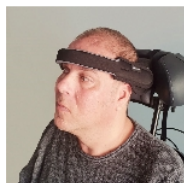

HEADALOFT headrest

VIDÉO DISPONIBLE
JUSTE EN DESSOUS !

- 871032

- **Can be adapted to most existing headrests**

Headaloft is an innovative solution designed for adults or children with disabilities using a wheelchair. Headaloft comfortably and gently keeps the head perfectly upright in a non-restrictive way, allowing the user to turn their head freely. Compatible with all wheelchairs equipped with a headrest and car seats. Easy to install and can be quickly transferred between a wheelchair and any other seat with a headrest. Headaloft comes with 3 head straps of different sizes to fit any user. Made from durable fabric with fire-resistant padding.