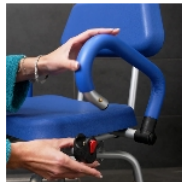

SOFT swivel shower chair

- **Soft and comfortable seat, backrest, and armrests**
- **Swivel seat for easier access during showering**
- **Ergonomic seat**
- **Flip-up armrests**

The swivel chair allows easy positioning in front of the taps while remaining comfortably seated. Movement can be performed easily by the user. The lift-up armrests provide side access to the seat.

Overall dimensions: W 50.6 × D 47.5/50 × H 81.2/91.4 cm.
Weight: 5.4 kg
Seat dimensions: W 40.7 × D 33.7 × H 48.5/59 × Thickness 5.2 cm
Maximum user weight: 135 kg.

- 812306