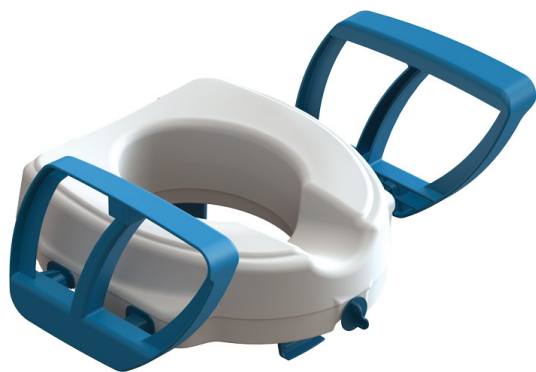

## CAPRI raised toilet seat with armrests

- With lid - 811199  
(On restock - Available from 03/07/2026)

- Without lid - 811198  
(On restock - Available from 03/07/2026)

- **Two models available: with or without lid**
- **Unique fastening system**

This new generation makes standing from the toilet much easier. The product combines a 12 cm seat riser with lift-up armrests. The riser provides a higher seating position, and the armrests are secure for support when sitting down or standing up. The unique patented fixing system ensures exceptional stability on the toilet bowl.

Overall dimensions: width 56.3 × depth 45.2 × armrest height from bowl 25.2 cm.

Weight: 2.40 or 2.76 kg.

Seat dimensions: width 40.2 × depth 43.5 × height from bowl 12.5 cm.

Width between armrests: 46.3 cm.

Opening dimensions: 18.8 × 24.2 cm.

Two models available: with or without lid.

**Variantes :**

- With lid
- Without lid