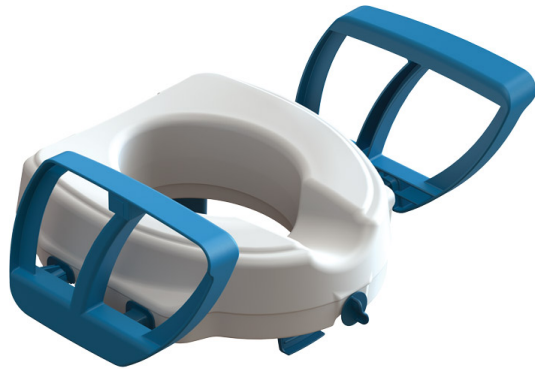

CAPRI raised toilet seat with armrests

- With lid - 811199
(On restock - Available from 03/06/2026)

- Without lid - 811198
(On restock - Available from 03/06/2026)

- **Two models available: with or without lid**
- **Unique fastening system**

This new generation makes standing from the toilet much easier. The product combines a 12 cm seat riser with lift-up armrests. The riser provides a higher seating position, and the armrests are secure for support when sitting down or standing up. The unique patented fixing system ensures exceptional stability on the toilet bowl.

Overall dimensions: width 56.3 × depth 45.2 × armrest height from bowl 25.2 cm.

Weight: 2.40 or 2.76 kg.

Seat dimensions: width 40.2 × depth 43.5 × height from bowl 12.5 cm.

Width between armrests: 46.3 cm.

Opening dimensions: 18.8 × 24.2 cm.

Two models available: with or without lid.

Variantes :

- With lid
- Without lid