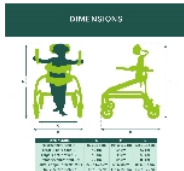

## CAVALETTA Walker

- S - 826318S

*(On restock - Available from 22/05/2026)*

- M - 826318M

*(On restock - Available from 22/05/2026)*

- L - 826318L

*(On restock - Available from 22/05/2026)*

- **Product delivered complete, with all options**

The Cavaletta Walker grows with the child due to its adjustable frame. Each size features multiple rear frame adjustments: Size S – 5 settings, Size M – 6 settings, Size L – 8 settings. It comes with 2 soft forearm supports, a leg separator bar, a high backrest adjustable in depth, a height-adjustable seat, a U-shaped upper body support harness, and a support sling. The included headrest is adjustable in depth, height, tilt, and laterally. Front wheels feature multi-directional or straight-locked rolling. Rear wheels also offer multi-directional or straight-locked rolling, plus adjustable braking and slowdown functions. Color: white.

Sizes available :

- Size S: Overall height (A): 89 to 114 cm. Overall width (B): 49 cm. Width between wheels (C): 44 cm. Overall depth (D): 79 cm. Armrest height (E): 55.5 to 67.5 cm.

- Size M: Overall height (A): 104 to 139 cm. Overall width (B): 54 cm. Width between wheels (C): 49 cm. Overall depth (D): 84 cm. Armrest height (E): 69 to 90 cm.

- Size L: Overall height (A): 123 to 164 cm. Overall width (B): 57 cm. Width between wheels (C): 52 cm. Overall depth (D): 85 cm. Armrest height (E): 86 to 113 cm.

Reinforced aluminum and polypropylene frame.  
Maximum user weight 85 kg