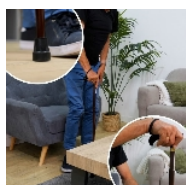

Foldable or fixed aluminium design stick

- Reinforced quality walking stick
- Comfort handle

Our fixed or foldable walking sticks allow safe and comfortable walking thanks to their robust aluminium structure. The handle has been designed for all hand sizes, improving comfort.

Folds into 4 parts and stays folded, ideal for easy storage in your bag. Plastic cover and ring to hold it in the folded position are included.
Height adjustable from 83,5 to 93,5 cm in 5 positions.
Weight : only 370 gr.
Maximum user weight : 110 kg.