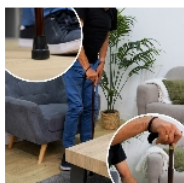

Fixed or folding aluminium design walking stick

- **Enhanced quality**
- **Comfortable handle**
- **Fixed or folding model**

Our folding walking sticks and fixed walking sticks ensure safe and comfortable walking due to their solid aluminum frame. The new handle has been designed for all hand sizes, improving comfort. Equipped with a practical textile strap with snap fastener. Comfortable, non-slip handle.

Available in 8 colors : black, coffee or 4 designs: checkerboard, floral, cornflower blue, arabesque, leopard print and orange tree.
Lightweight aluminum frame.

Folding aluminum walking cane :
Folds into 4 parts and stays folded for ideal storage in a bag. Equipped with a plastic cover and a ring to keep it in the folded position.
Height adjustable from 83.5 to 95.5 cm in 5 positions.
Weight : only 370 g.
Maximum user weight : 110 kg.

Fixed aluminum walking cane :
Height adjustable from 77 to 100 cm in 10 positions.
Weight : only 360 g.
Maximum user weight : 110 kg.

Variantes :

- Fixed
- Folding
- Coffee
- Flora
- Leopard
- Black
- Arabesque
- Cornflower
- Checkerboard
- Orange tree