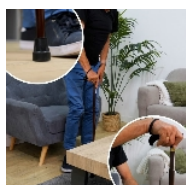

**Foldable or fixed aluminium design stick**

- Reinforced quality walking stick
- Comfort handle

Our fixed or foldable walking sticks allow safe and comfortable walking thanks to their robust aluminium structure. The handle has been designed for all hand sizes, improving comfort.

Folds into 4 parts and stays folded, ideal for easy storage in your bag. Plastic cover and ring to hold it in the folded position are included.  
Height adjustable from 83,5 to 93,5 cm in 5 positions.  
Weight : only 370 gr.  
Resistance : 110 kg.