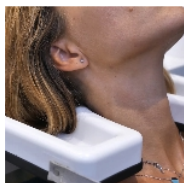

## Hair wash tray for chairs

- **Allows an individual in a wheelchair to have their hair washed with ease.**

This head washing tray makes it much easier to wash the hair of a person in a wheelchair. The 90 cm long strap attaches to the user's arm. The tray is made of ABS plastic and can be washed with soap and water. Opening for neck :12 cm

Dimensions : Length 44 x width 32 x height 90cm  
Rim : 3.5 cm

- 812055

*(On restock - Available from 24/06/2026)*

**Date d'impression : 15/06/2026**