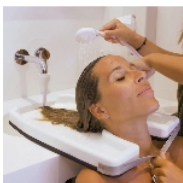

- 812055

(On restock - Available from 24/06/2026)

Date d'impression : 15/06/2026