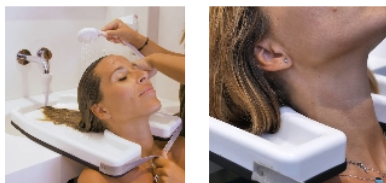

Hair wash tray for chairs

- **Allows an individual in a wheelchair to have their hair washed with ease.**

This head washing tray makes it much easier to wash the hair of a person in a wheelchair. The 90 cm long strap attaches to the user's arm. The tray is made of ABS plastic and can be washed with soap and water.
Opening for neck :12 cm

Dimensions : Length 44 x width 32 x height 90cm
Rim : 3.5 cm

- 812055