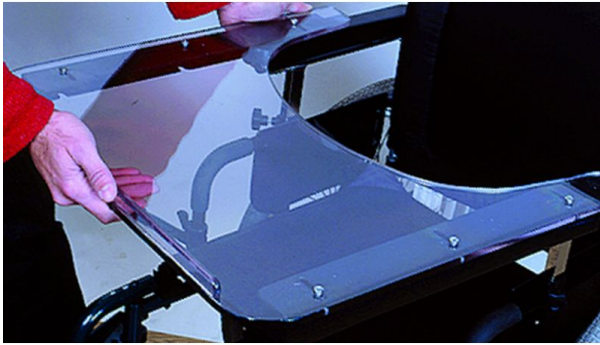

Universal wheelchair trays

- Adult tray - 833040
- Children's tray - 833039

- **Strong tables that can be adapted to all types of wheelchairs**

Our trays, made of Lexan, a much more resistant material than Plexiglas, are adaptable to all types of chairs. Simply slide them onto the armrest and adjust the spacing.

Dimensions : Width 60 x depth 50 cm.

The child model is thinner.

2 models to choose from: adult or child

Variantes :

- Adult tray
- Children's tray

Date d'impression : 04/04/2025