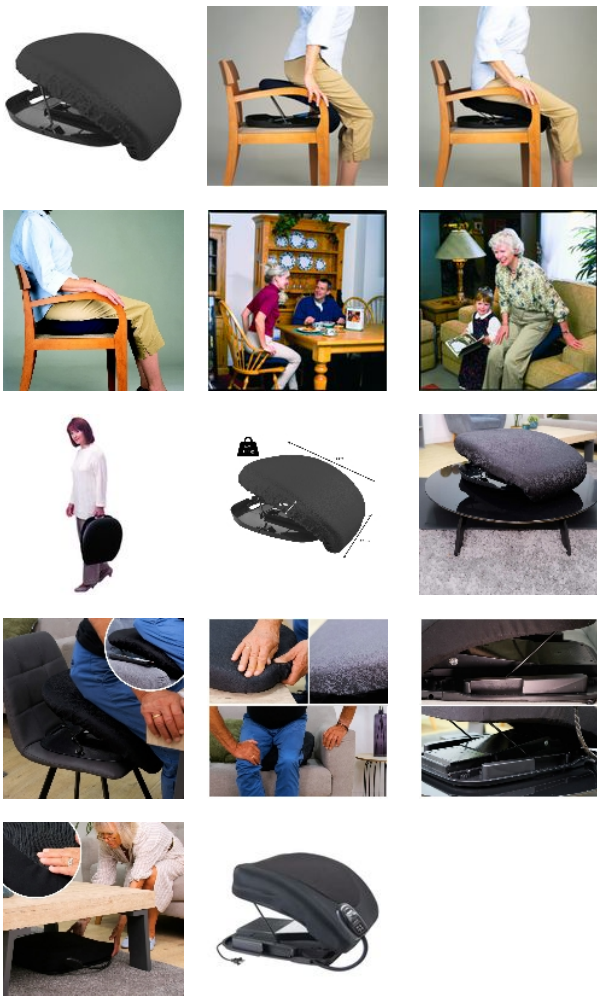

Eco reclining seat

- **This seat assists you in getting up and sitting down smoothly!**
- **4 models according to comfort**
- **Electric model to assist you 100%**

The seat, which is comfortable like a cushion, has a hydro-pneumatic mechanism that allows it to deploy smoothly and automatically when the user starts to stand up. It assists approximately 50-60% of the effort required. When you sit down, the seat lowers gently. All you need to do is adjust the actuator to your weight beforehand. Lightweight (4 kg) and can be carried flat. The electric model assists you 100%.

Waterproof cover.

Removable and machine washable cover.

Dimensions: width 43 x depth 48 x thickness 5 cm.

Maximum user weight: 135kg

**Variantes :**

- Eco
- Up Easy
- Up Easy electric
- Up Easy Med

- Eco - 821001