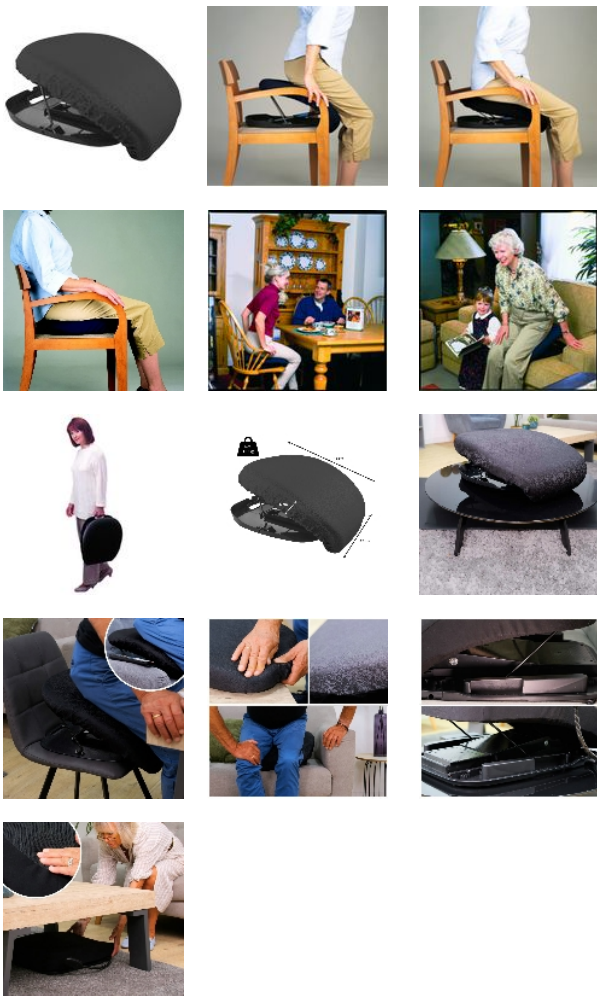

Variantes :

- Eco
- Up Easy
- Up Easy electric
- Up Easy Med

- Eco - 821001