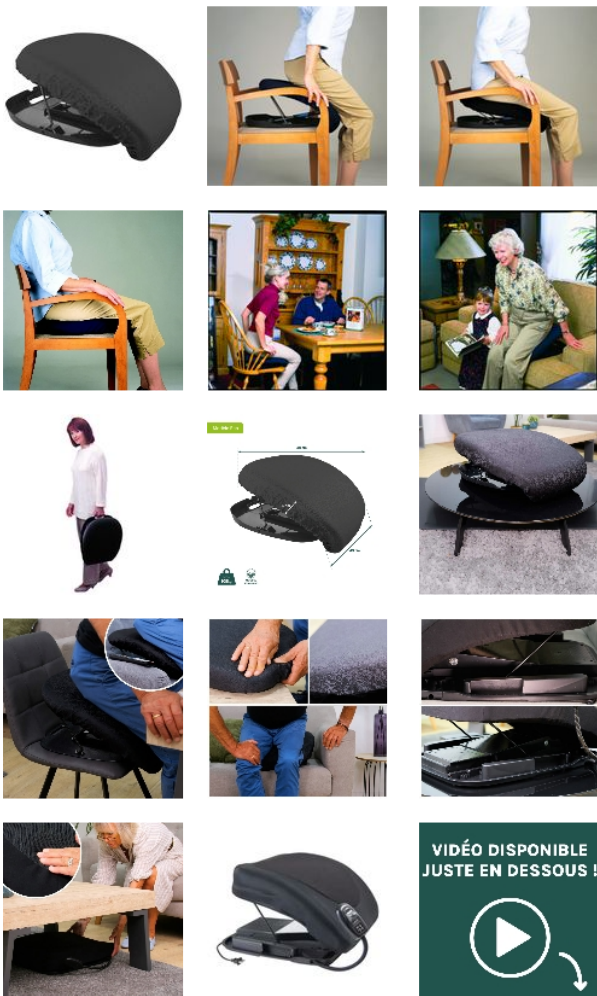

This seat, as comfortable as a cushion, is equipped with a hydraulic mechanism that allows it to unfold smoothly and automatically when the user begins to stand up. It assists approximately 50 to 60% of the effort required. When individuals sit down, the seat lowers smoothly. To ensure correct operation, the user must simply adjust the actuator to their use. Lightweight (4 kg) and transportable when flat. The electric model provides 100% assistance.

Up Easy Med model : Viscoelastic memory foam.

Maximum user weight : 104 kg.

Waterproof cover which is removable and machine-washable.

Dimensions : width 43 x depth 48 x thickness 5 cm.

Variantes :

- Eco
- Up Easy
- Up Easy electric
- Up Easy Med