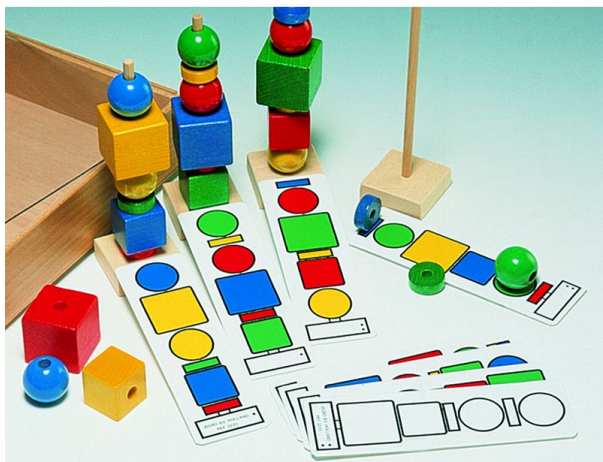

Shape Tower

Set of wooden pieces in different shapes and colours to be arranged vertically according to a pattern.

Contents: 8 balls, 8 wheels, 4 small and 4 large cubes with 16 different patterns.

Delivered in a wooden box 27 x 21 cm.