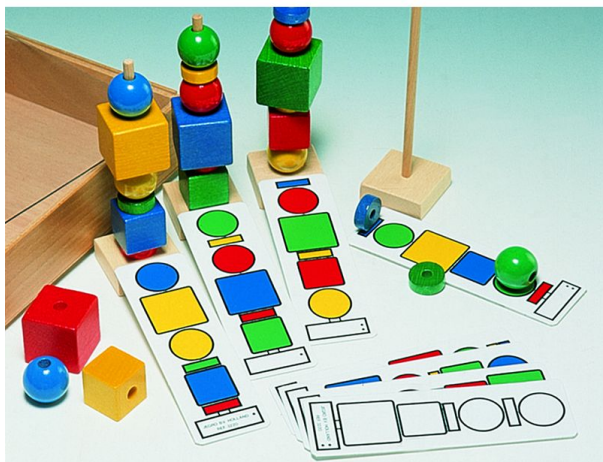

## Shape Tower

Set of wooden pieces in different shapes and colours to be arranged vertically according to a model.

Contents : 8 balls, 8 wheels, 4 small and 4 large cubes with 16 different models.

Comes in a wooden box measuring 27 x 21 cm.

For ages 3 and up.

- 843027

**Date d'impression : 10/06/2026**