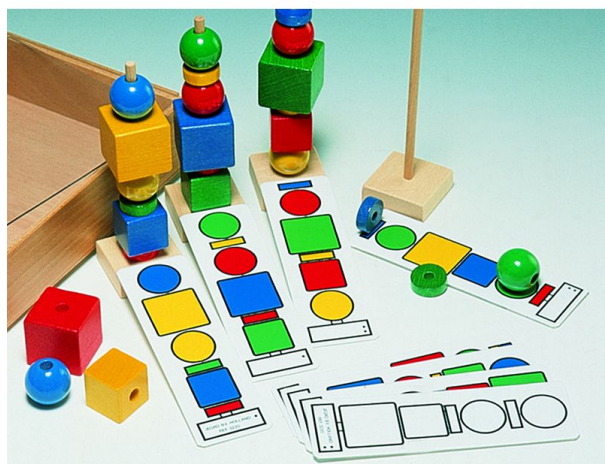

## Shape Tower

Set of wooden pieces in different shapes and colours to be arranged vertically according to a model.

Contents : 8 balls, 8 wheels, 4 small and 4 large cubes with 16 different models.

Comes in a wooden box measuring 27 x 21 cm.

For ages 3 and up.

- 843027

**Date d'impression : 09/04/2026**