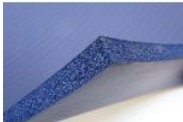

Médica comfort rehabilitation mat

- 180 x 60 cm - 454053

- **Thick, highly absorbent foam for optimal comfort**
- **Permanent sanitised antibacterial treatment**

With this thick mat, experience comfort during exercises. New generation flexible and dynamic foam. Anti-bacterial treatment. Very soft surface treated with sanitised anti-bacterial and mildew-resistant treatment.

Lightweight and washable up to 40°, it can even be used in aquatic environments.

Colour : Midnight blue

Dimensions : Length 180 x width 60 cm.

Depth : 15 mm.

Variantes :

- 180 x 60 cm