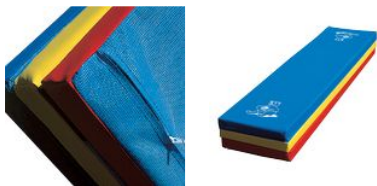

Folding playground

- 552089
(Disponible sous 30 jours)

- **100% Made in France**
- **M2 fire rating**

A colourful, soft and thick mat for a gym. It can be folded into three sections for easy storage or be used as a bench. Soft polyether foam, 24 kg/m². Fire-rated cover (M2). Pastel colours.

Dimensions when unfolded : Length 200 cm, width 150 cm, thickness 7 cm.

Dimensions when folded : Length 200, width 50, thickness 21 cm.