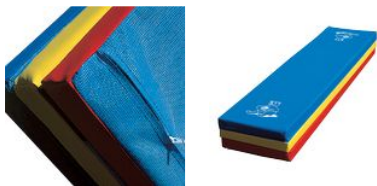

## Folding playground

- 552089

- **100% Made in France**
- **M2 fire rating**

A colourful, soft and thick mat for a gym. It can be folded into three sections for easy storage or be used as a bench. Soft polyether foam, 24 kg/m<sup>2</sup>. Fire-rated cover (M2). Pastel colours.

Dimensions when unfolded : Length 200 cm, width 150 cm, thickness 7 cm.

Dimensions when folded : Length 200, width 50, thickness 21 cm.