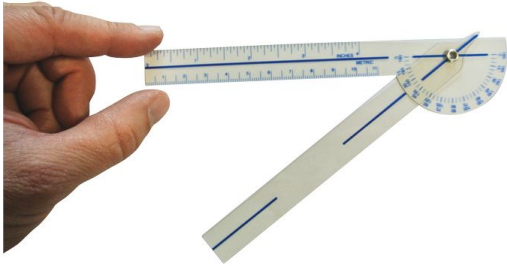

Goniometer

180° models :
5° increments . Plastic material. Length 17 cm or 20 cm.

360° model :
Reading from 0° to 90°, 0° to 180° and 0° to 360°.
Increments of 1°. Plastic material.

Variantes :

- 180° 17 cm
- 180° 20 cm
- 360° 30 cm

- 180° 20 cm - 861013

- 360° 30 cm - 861008