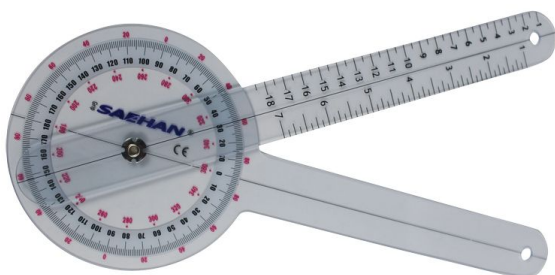

## Goniometer

180° models:  
5° increments.  
Plastic.  
Length : 17 cm or 20 cm.

360° model:  
Readings from 0° to 90°, 0° to 180° and 0° to 360°.  
1° increments.  
Plastic.

**Variantes :**

- 180° 17 cm
- 180° 20 cm
- 360° 30 cm