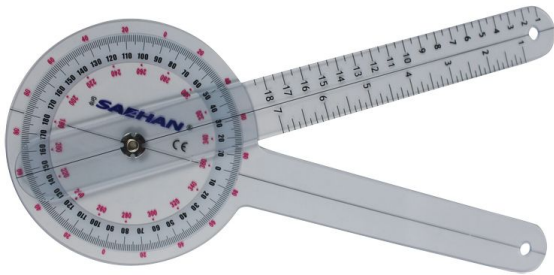

Goniometer

180° models :
5° increments . Plastic material. Length 17 cm or 20 cm.

360° model :
Reading from 0° to 90°, 0° to 180° and 0° to 360°.
Increments of 1°. Plastic material.

Variantes :

- 180° 17 cm
- 180° 20 cm
- 360° 30 cm