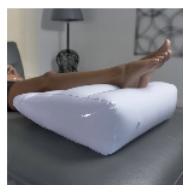

Inflatable leg and chest support

- **Can be used for backrest support**

This inflatable cushion relieves heavy legs due to its slightly raised position.

Can be used as a backrest.

Dimensions : 60 x 60 x 20 cm