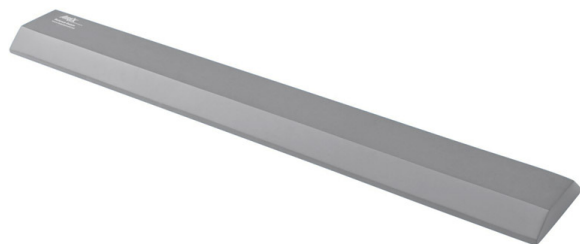

## Airex Balance Beam

Unbalanced path for taking a few steps in succession while working on body awareness and fall prevention.  
Durable Airex foam.

Dimensions : length 160 x width 24 x thickness 1-6 cm.  
Weight : 900 g.