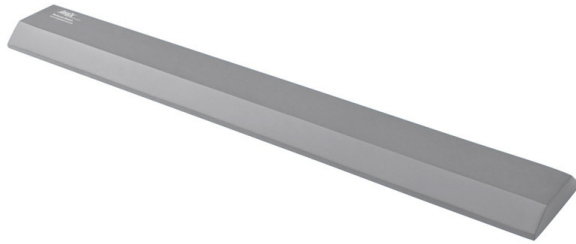

## Airex Balance Beam

Unbalanced path for taking a few steps in succession while working on body awareness and fall prevention.  
Durable Airex foam.

Dimensions : length 160 x width 24 x thickness 1-6 cm.  
Weight : 900 g.