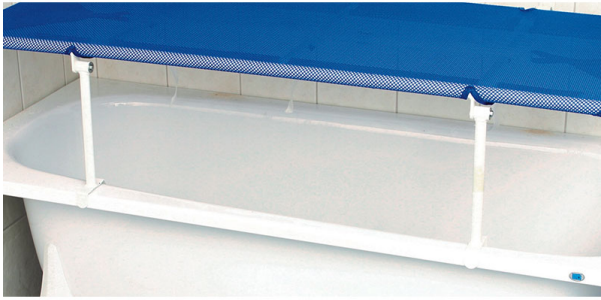

Pair of legs for bathtub 36 cm high

This wall-mounted folding top can be fitted over your existing bath to make it easier to wash children and teenagers.

Epoxy treated steel structure.

Mattress in rot-proof nylon, washable at 120°C.

The legs are available separately: you can choose long legs to be placed on the floor or legs specially designed to be placed on the edges of the bathtub.

Dimensions: Length 157 x width 60 cm.

Depth when folded 5 cm.