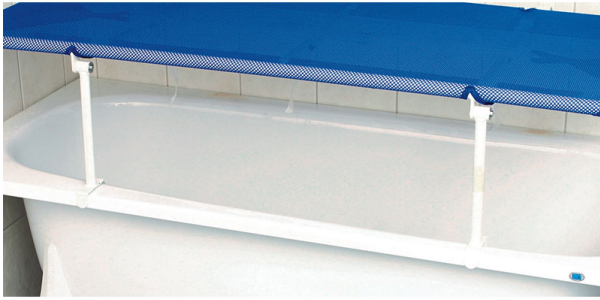

## Foldable washbasin

- Only feet that can be fitted to bathtubs are available.

This wall-mounted folding top can be fitted over your existing bath to make it easier to wash children and teenagers. *(The main product (REF. 812016) is no longer available for sale.)*

Foot models available separately:

- Long legs to be placed on the floor *(This model (REF. 812017) is no longer available for sale.)*
- Adjustable feet to be placed on the edges of the bathtub

Dimensions: Length 157 x width 60 cm.

Depth when folded 5 cm.

Epoxy treated steel structure.

Mattress in rot-proof nylon, washable at 120°C.

- 812018

**Date d'impression : 30/06/2026**