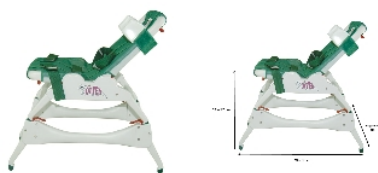

## New Aqua bath lift

- Bath - 822033

- Shower - 822034

*(On restock - Available from 22/04/2026)*

Our New Aqua bath lift raises the child in the bath or in the shower. This makes installation and handling easier. It adapts to the 3 sizes of the New Aqua bath lounger.

Model for the bath :

Seat height adjustable from 14 to 27 cm.

Overall dimensions: width 42 x depth 78 to 99 cm.

Shower model:

Raised by approx. 50 cm.

Overall dimensions: width 50 x depth 90 cm.

Supplied without lounger.