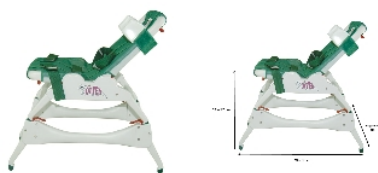

New Aqua bath lift

- Bath - 822033

- Shower - 822034

(On restock - Available from 18/06/2026)

Our New Aqua bath lift raises the child in the bath or in the shower. This makes installation and handling easier. It adapts to the 3 sizes of the New Aqua bath lounger.

Model for the bath :

Seat height adjustable from 14 to 27 cm.

Overall dimensions: width 42 x depth 78 to 99 cm.

Shower model:

Raised by approx. 50 cm.

Overall dimensions: width 50 x depth 90 cm.

Supplied without lounger.