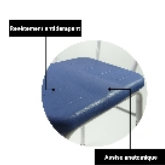

Padded high comfort chair

- **Soft, comfortable and easy-to-clean seat**
- **Available with or without backrest**
- **Ideal for showering or everyday use**

These extremely comfortable seats allow users to sit in a slightly forward-leaning position, which is very practical for getting up easily. They are made from foam that is very easy to clean. Reinforced epoxy steel frame.

2 models available:

- Chair: lagoon blue or anthracite grey
- Stool: lagoon blue only

Overall dimensions : width 60/65 x depth 41/45 x height 84/99 cm.

Seat dimensions : width 35.5 x depth 32.5 x height 52/66.5 cm

Width between armrests : 55 cm

Height between armrests and seat : 18.5 cm

Backrest height : 30 cm

Weight : 4.7 kg for the stool model and 5.3 kg for the chair models

Maximum user weight : 160 kg

Variantes :

- Chair model
- Stool model

- Blue
- Grey

- Chair model - Blue - 812057
- Chair model - Grey - 812057.GRIS
- Stool model - Blue - 812135