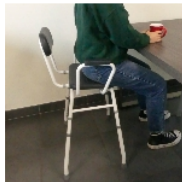

Padded high comfort chair

- **Soft, comfortable and easy-to-clean seat**
- **Available with or without backrest**
- **Ideal for showering or everyday use**

These extremely comfortable seats allow users to sit in a slightly forward-leaning position, which is very practical for getting up easily. They are made from foam that is very easy to clean. Reinforced epoxy steel frame.

2 models available:

- Chair: lagoon blue or anthracite grey
- Stool: lagoon blue only

Overall dimensions : width 60/65 x depth 41/45 x height 84/99 cm.

Seat dimensions : width 35.5 x depth 32.5 x height 52/66.5 cm

Width between armrests : 55 cm

Height between armrests and seat : 18.5 cm

Backrest height : 30 cm

Weight : 4.7 kg for the stool model and 5.3 kg for the chair models

Maximum user weight : 160 kg

Variantes :

- Chair model
- Stool model

- Blue
- Grey

- Chair model - Blue - 812057
- Chair model - Grey - 812057.GRIS
- Stool model - Blue - 812135