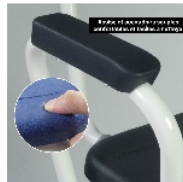

Width between armrests : 55 cm

Height between armrests and seat : 18.5 cm

Backrest height : 30 cm

Weight : 4.7 kg for the stool model and 5.3 kg for the chair models

Maximum user weight : 160 kg

Variantes :

- Chair model
- Stool model

- Blue
- Grey

- Chair model - Blue - 812057
- Chair model - Grey - 812057.GRIS
- Stool model - Blue - 812135