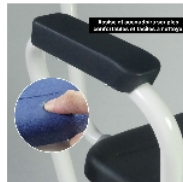

## Padded high comfort chair

- Chair model - Blue - 812057
- Chair model - Grey - 812057.GRIS
- Stool model - Blue - 812135

- **Soft, comfortable and easy-to-clean seat**
- **Available with or without backrest**
- **Ideal for showering or everyday use**

These extremely comfortable seats allow users to sit in a slightly forward-leaning position, which is very practical for getting up easily. They are made from foam that is very easy to clean. Reinforced epoxy steel frame.

2 models available:

- Chair: lagoon blue or anthracite grey
- Stool: lagoon blue only

Overall dimensions : width 60/65 x depth 41/45 x height 84/99 cm.

Seat dimensions : width 35.5 x depth 32.5 x height 52/66.5 cm

Width between armrests : 55 cm

Height between armrests and seat : 18.5 cm

Backrest height : 30 cm

Weight : 4.7 kg for the stool model and 5.3 kg for the chair models

Maximum user weight : 160 kg