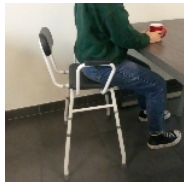

Padded high comfort chair

- Chair model - Blue - 812057
- Chair model - Grey - 812057.GRIS
- Stool model - Blue - 812135

- **Soft, comfortable and easy-care seat**
- **Available with or without backrest**
- **Ideal for showering or everyday use**

These very comfortable chairs give you a slight forward inclination to stand up more easily. Made from easy-to-clean foam. Reinforced epoxy steel frame.

2 models available:

- Chair: lagoon blue or anthracite grey
- Stool: lagoon blue only

Overall dimensions: width 60/65 x depth 41/45 x height 84/99cm.

Seat dimensions: width 35.5 x depth 32.5 x height 52/66.5 cm

Width between armrests 55 cm

Height between armrests and seat: 18.5 cm

Back height: 30 cm