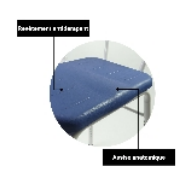

Padded high comfort chair

- Chair model - Blue - 812057
- Chair model - Grey - 812057.GRIS
- Stool model - Blue - 812135

- **Soft, comfortable and easy-care seat**
- **Available with or without backrest**
- **Ideal for showering or everyday use**

These very comfortable chairs give you a slight forward inclination to stand up more easily. Made from easy-to-clean foam. Reinforced epoxy steel frame.

2 models available:

- Chair: lagoon blue or anthracite grey
- Stool: lagoon blue only

Overall dimensions: width 60/65 x depth 41/45 x height 84/99cm.

Seat dimensions: width 35.5 x depth 32.5 x height 52/66.5 cm

Width between armrests 55 cm

Height between armrests and seat: 18.5 cm

Back height: 30 cm