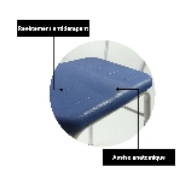

## Padded high comfort chair

- Chair model - Blue - 812057
- Chair model - Grey - 812057.GRIS
- Stool model - Blue - 812135

- **Soft, comfortable and easy-to-clean seat**
- **Available with or without backrest**
- **Ideal for showering or everyday use**

These extremely comfortable seats allow users to sit in a slightly forward-leaning position, which is very practical for getting up easily. They are made from foam that is very easy to clean. Reinforced epoxy steel frame.

2 models available:

- Chair: lagoon blue or anthracite grey
- Stool: lagoon blue only

Overall dimensions : width 60/65 x depth 41/45 x height 84/99 cm.

Seat dimensions : width 35.5 x depth 32.5 x height 52/66.5 cm

Width between armrests : 55 cm

Height between armrests and seat : 18.5 cm

Backrest height : 30 cm

Weight : 4.7 kg for the stool model and 5.3 kg for the chair models

Maximum user weight : 160 kg