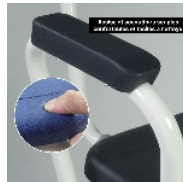

Padded high comfort chair

- Chair model - Blue - 812057
- Chair model - Grey - 812057.GRIS
- Stool model - Blue - 812135

- **Soft, comfortable and easy-care seat**
- **Available with or without backrest**
- **Ideal for showering or everyday use**

These very comfortable chairs give you a slight forward inclination to stand up more easily. Made from easy-to-clean foam. Reinforced epoxy steel frame.

2 models available:

- Chair: lagoon blue or anthracite grey
- Stool: lagoon blue only

Overall dimensions: width 60/65 x depth 41/45 x height 84/99cm.

Seat dimensions: width 35.5 x depth 32.5 x height 52/66.5 cm

Width between armrests 55 cm

Height between armrests and seat: 18.5 cm

Back height: 30 cm